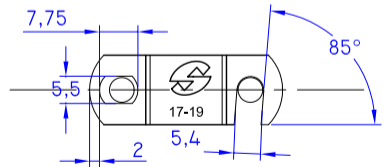

THREADED HOLE M5

SCREW M5x14
SLOTTED CHEESE
HEAD WITH POZIDRIV