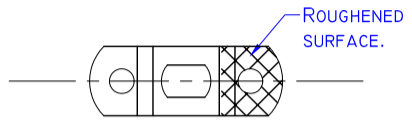

THREADED HOLE M5

SCREW M5x14
SLOTTED CHEESE
HEAD WITH POZIDRIV