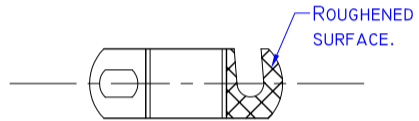

THREADED HOLE M5

SCREW M5x14
SLOTTED CHEESE
HEAD WITH POZIDRIV